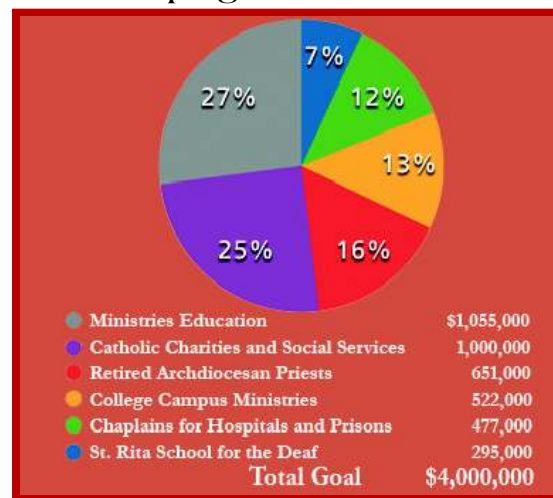

Every registered Catholic household will receive a mailing from the Archbishop requesting their support for this year's CMA. As a parish, we are asked to join the Archbishop in supporting the Appeal with a pledge. Our parish goal is $46,483! You can make a pledge or donation by returning the envelope that comes with the mailing or by dropping off your pledge at the parish office. Every pledge or donation matters! Thank you for your generous support of these very important ministries of our Catholic faith!

For more information, and to hear touching stories about how the CMA has affected lives in our area go to www.catholicappeal.info or check our parish website at www.stjohnwc.org.

Always
and
Everywhere
Give Thanks

Always . . .

- -When there's food on the table for a hungry family
- -When a young man called to priesthood has help with the costs of seminary education
- -When retired priests are supported in continuing their service

Everywhere . . .

- -In our parishes, where clergy and lay ministers share the gifts of their formation in faith
- -On college campuses, in hospitals, and in jails, where chaplains bring faith and hope
- -Throughout the Archdiocese, wherever people are in need